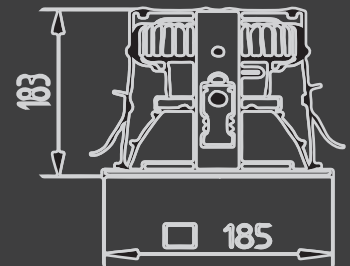

High quality, energy efficient white LED light with CRI 80.

CE Lighting Limited
810 Mandarin Court, Warrington, WA1 1GG, UK
www.celighting.co.uk info@celighting.co.uk
Registered in England & Wales Reg No: 8179777