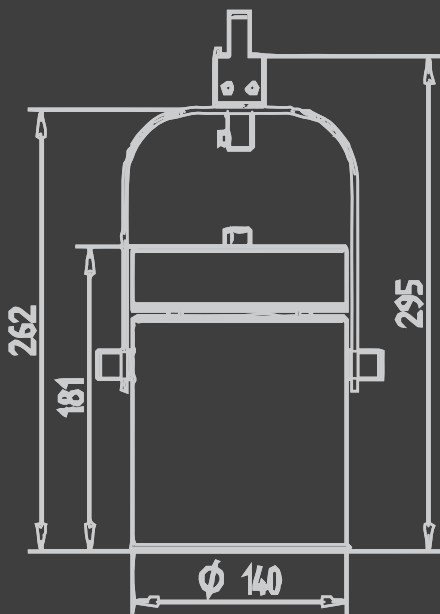

Product features:

- Simple style
- Compact design
- Body made of steel and aluminium
- Available in RAL colours
- Adjustable spotlights
- 360 degrees Rotation

Lamp and Wattage	Socket
EVG, 1x35W CDM-T	G12
EVG, 1x70W CDM-T	G12
EVG, 1x35W CDM-T	GX8,5
EVG, 1x70W CDM-T	GX8,5