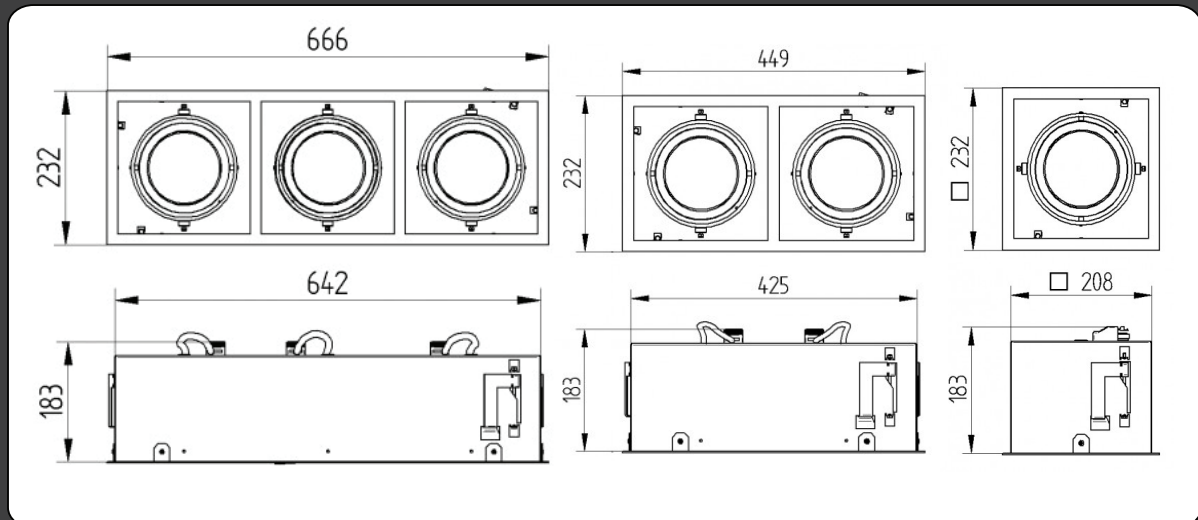

Product Features:

- Elegant gimbal design
- Suitable for CDM-T or SDW-TG lamp
- Body made of steel and aluminium
- Available in RAL colours
- Adjustable spotlights
- 360 degrees Rotation

Lamp and Wattage

Socket

EVG or VVG ₁	1x35W	CDM-T	G12
EVG or VVG ₁	1x70W	CDM-T	G12
EVG or VVG ₁	1x150W	CDM-T	G12

High quality, energy efficient recessed CDM-T lights.

CE Lighting Limited

810 Mandarin Court, Warrington, WA1 1GG, UK
www.celighting.co.uk info@celighting.co.uk
 Registered in England & Wales Reg No: 8179777